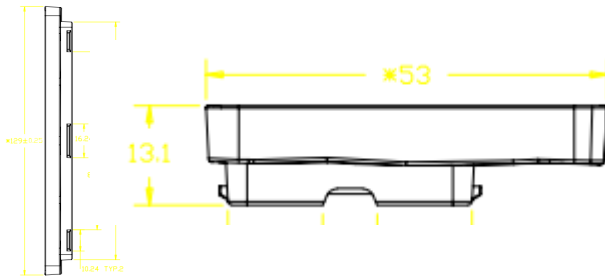

ESL-PT437-3R

OPTA SERİSİ 4.37" 3 RENK ESL

Product model

SPECIFICATIONS

Spec	Unit	Details
Dimensions	mm	129x53x13.1
Screen Size	mm	104.16x38.19
Definition Rate	pixel	480x176
Pixel Density	DPI	117
Display Colors	-	Black/White/Red
Battery	-	CR2450 x2pc/1200mAh
Battery Lifetime	year	10 years (4 Times/Day)
Working Temp	°C	0~40°C
NFC	-	Standard
Working Frequency	-	2405~2480Hz