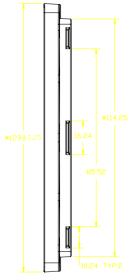

ESL-PT437-4R

OPTA SERİSİ 4.37" 4 RENK ESL

Product model

SPECIFICATIONS

Spec	Unit	Details
Dimensions	mm	129x53x13.1
Screen Size	mm	104.16x38.19
Definition Rate	pixel	480x176
Pixel Density	DPI	117
Display Colors	-	Black/White/Red/Yellow
Battery	-	CR2450 x2pc/1200mAh
Battery Lifetime	year	10 years (4 Times/Day)
Working Temp	°C	0~40°C
NFC	-	Standard
Working Frequency	-	2405~2480Hz