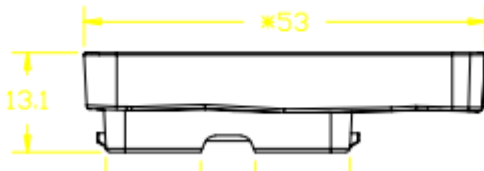

ESL-PT437-4R

OPTA SERİSİ 4.37" 4 RENK ESL

Product model

SPECIFICATIONS

Spec	Unit	Details
Dimensions	mm	129x53x13.1
Screen Size	mm	104.16x38.19
Definition Rate	pixel	480x176
Pixel Density	DPI	117
Display Colors	-	Black/White/Red/Yellow
Battery	-	CR2450 x2pc/1200mAh
Battery Lifetime	year	10 years (4 Times/Day)
Working Temp	°C	0~40°C
NFC	-	Standard
Working Frequency	-	2405~2480Hz