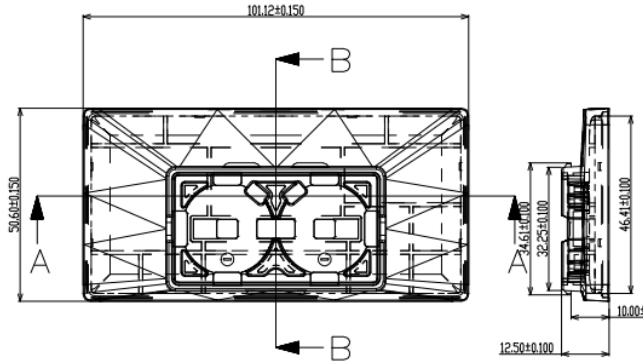

# ESL-PT350-FR

OPTA SERİSİ 3.5" ESL (Freezing)

Product model

## SPECIFICATIONS

Spec	Unit	Details
Dimensions	mm	101.12x50.6x12.5
Screen Size	mm	79.68x38.18
Definition Rate	pixel	384x184
Pixel Density	DPI	122
Display Colors	-	Black/White
Battery	-	CR2450 x2pc/1200mAh
Battery Lifetime	year	10 years (4 Times/Day )
Working Temp	°C	-25~10°C
NFC	-	Standard
Working Frequency	-	2405~2480Hz