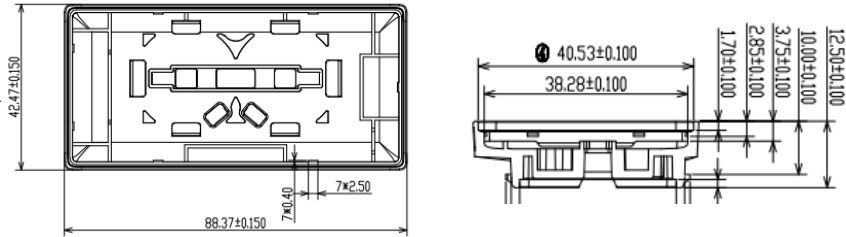

ESL-PT290-3R

OPTA SERİSİ 2.90" 3 RENK ESL

Product model

SPECIFICATIONS

Spec	Unit	Details
Dimensions	mm	88.37*42.47*12.5
Screen Size	mm	66.9*29
Definition Rate	pixel	296*128
Pixel Density	DPI	112
Display Colors	-	Black/White/Red
Battery	-	CR2450 x2pc/1200mAh
Battery Lifetime	year	10 years (4 Times/Day)
Working Temp	°C	0~40°C
NFC	-	Standard
Working Frequency	-	2405~2480Hz