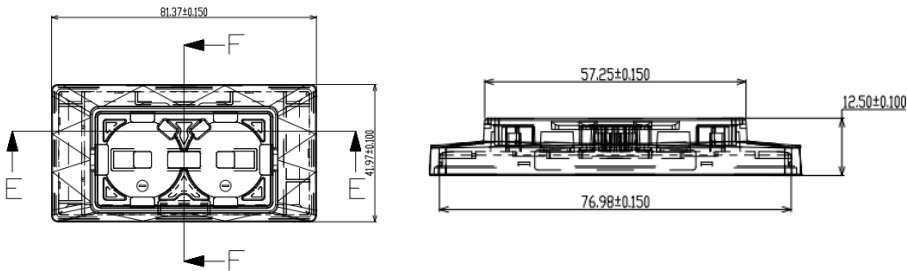

# ESL-PT266-FR

OPTA SERİSİ 2.66" ESL (Freezing)

Product model

## SPECIFICATIONS

Spec	Unit	Details
Dimensions	mm	81.37*41.97*12.5
Screen Size	mm	60*30.7
Definition Rate	pixel	296*152
Pixel Density	DPI	125
Display Colors	-	Black/White
Battery	-	CR2450 x2pc/1200mAh
Battery Lifetime	year	10 years (4 Times/Day )
Working Temp	°C	-25~10°C
NFC	-	Standard
Working Frequency	-	2405~2480Hz