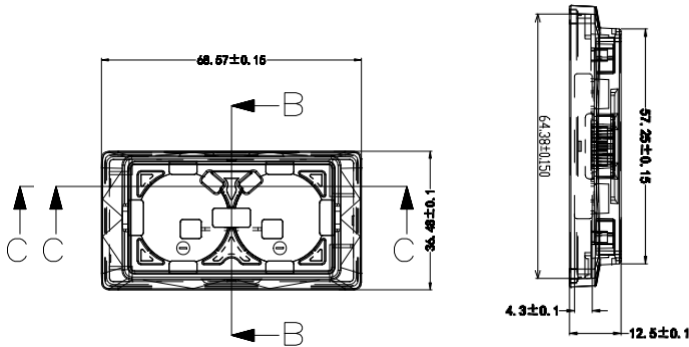

ESL-PT213-4R

OPTA SERİSİ 2.13" 4 RENK ESL

Product model

SPECIFICATIONS

Spec	Unit	Details
Dimensions	mm	68.57*36.48*12.5
Screen Size	mm	48.5*23.7
Definition Rate	pixel	250*122
Pixel Density	DPI	130
Display Colors	-	Black/White/Red/Yellow
Battery	-	CR2450 x2pc/1200mAh
Battery Lifetime	year	10 years (4 Times/Day)
Working Temp	°C	0~40°C
NFC	-	Standard
Working Frequency	-	2405~2480Hz