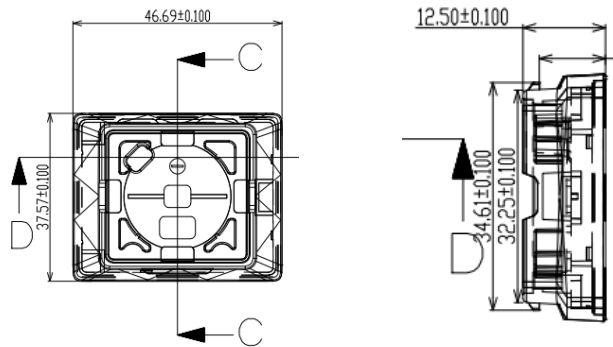

ESL-PT154-4R

OPTA SERİSİ 1.54" 4 RENK ESL

Product model

SPECIFICATIONS

Spec	Unit	Details
Dimensions	mm	46.69*37.57*12.5
Screen Size	mm	27*27
Definition Rate	pixel	200x200
Pixel Density	DPI	188
Display Colors	-	Black/White/Red/Yellow
Battery	-	CR2450 x1pc/600mAh
Battery Lifetime	year	6 Years (2 Times/Day)
Working Temp	°C	0~40°C
NFC	-	Standard
Working Frequency	-	2405~2480Hz